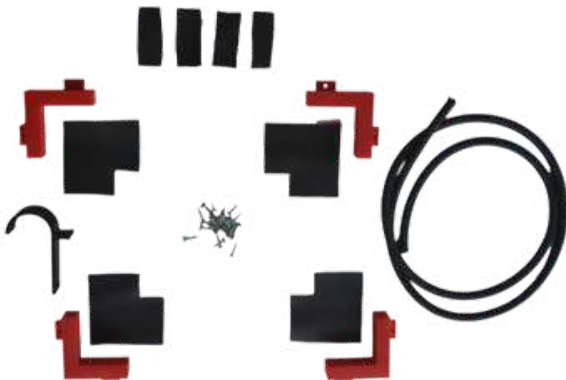

48 Volt Charger

Included with battery purchases & can be purchased separately

Installation kit

Included with battery purchases & can be purchased separately

Every SCM Systems Lithium-Ion battery & charger pack is supplied with a purposely designed installation kit. The kit includes all the parts required to ensure a stable and vibration free installation.

The battery and the charger are rubber mounted and the battery is held in place by a secure and vibration insulated strap.

The wooden box, in which the battery is supplied, provides sufficient plywood for the installer/owner to easily make a bases for the battery. Refer to the website for detailed installation instructions.

3 PRINTED PARTS & ACCESSORIES

Dash Panel - No Inserts

Dash Panel - With Inserts

Battery Monitor, Light Switch & USB Port (no cover)

Dash Panel Parts

BATTERY MONITOR

LIGHT SWITCH

USB COVER

3 PRINTED PARTS & ACCESORIES

Steering Wheel Hook

Anderson Connectors

Universal Charge Ports

Available to purchase separately

Prong Handles

PRONG HANDLES FOR CHARGER LEADS

STANDARD CHARGER LEADS